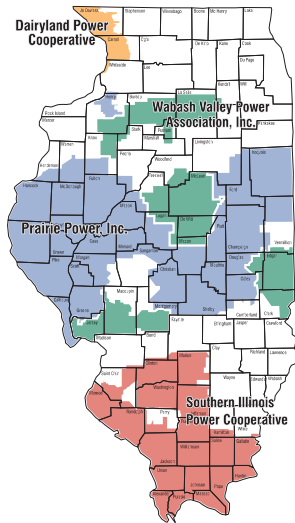

# Our Members

The Association of Illinois Electric Cooperatives is a statewide member cooperative that includes electric distribution cooperatives, generation and transmission cooperatives and telephone cooperatives.

## Generation & Transmission Cooperatives