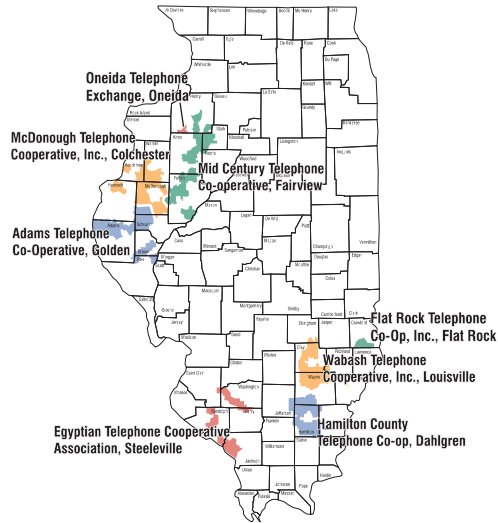

Telephone Cooperatives

Association of Illinois
Electric Cooperatives

Your Touchstone Energy® Partner