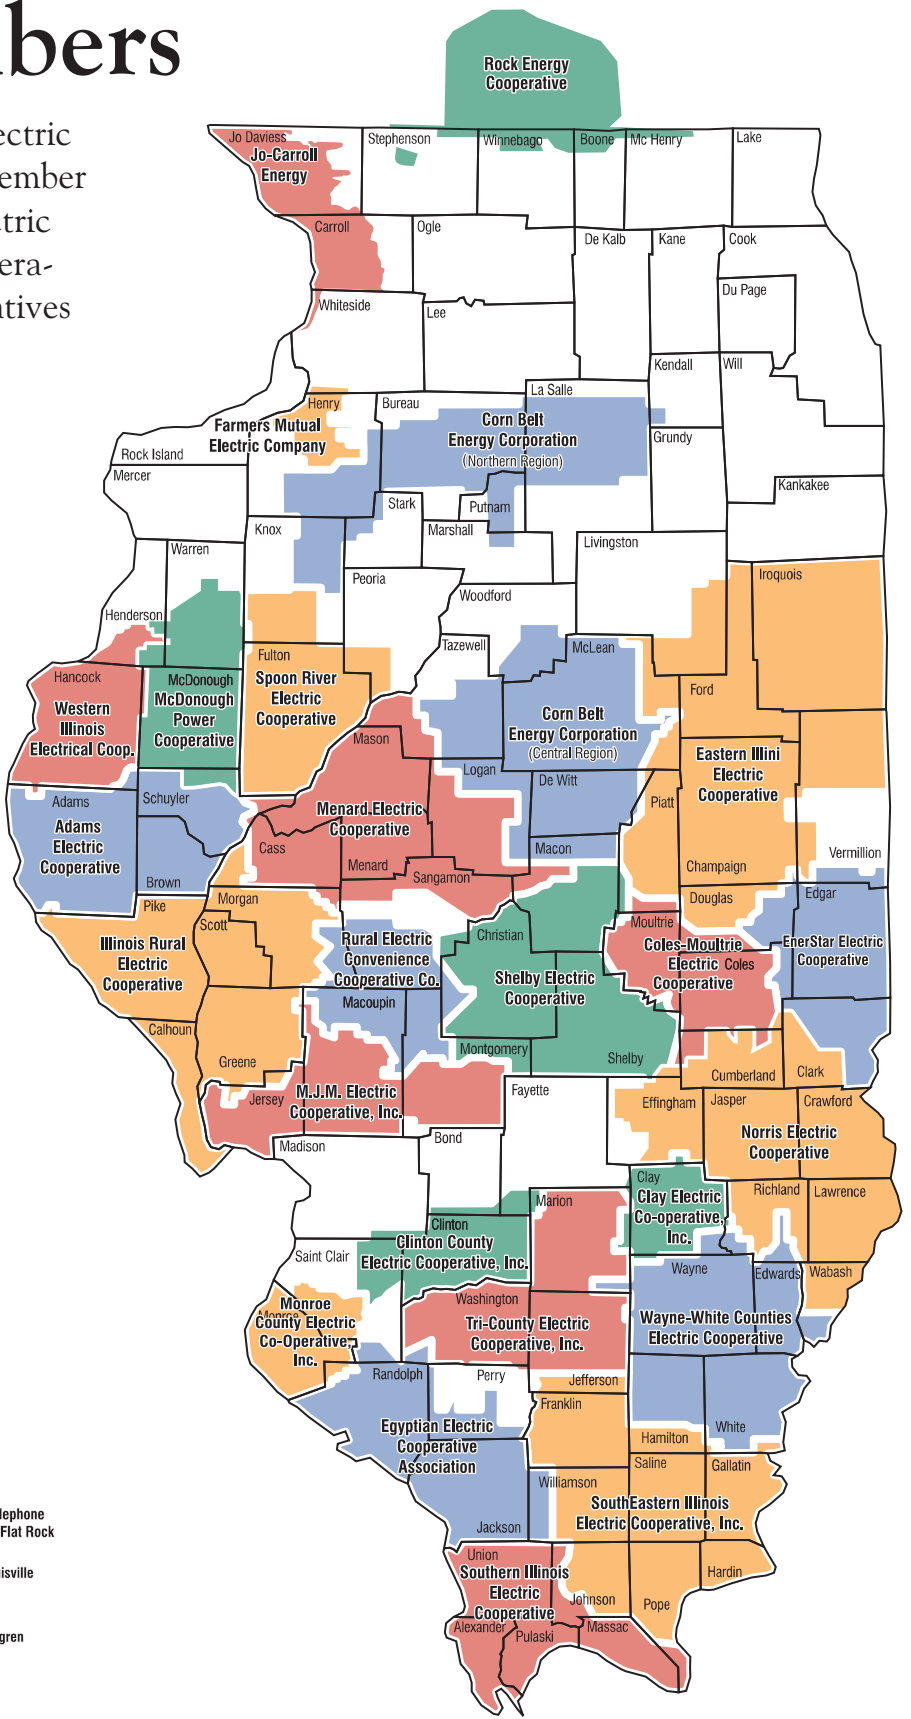

Telephone Cooperatives

Association of Illinois
Electric Cooperatives

Your Touchstone Energy® Partner